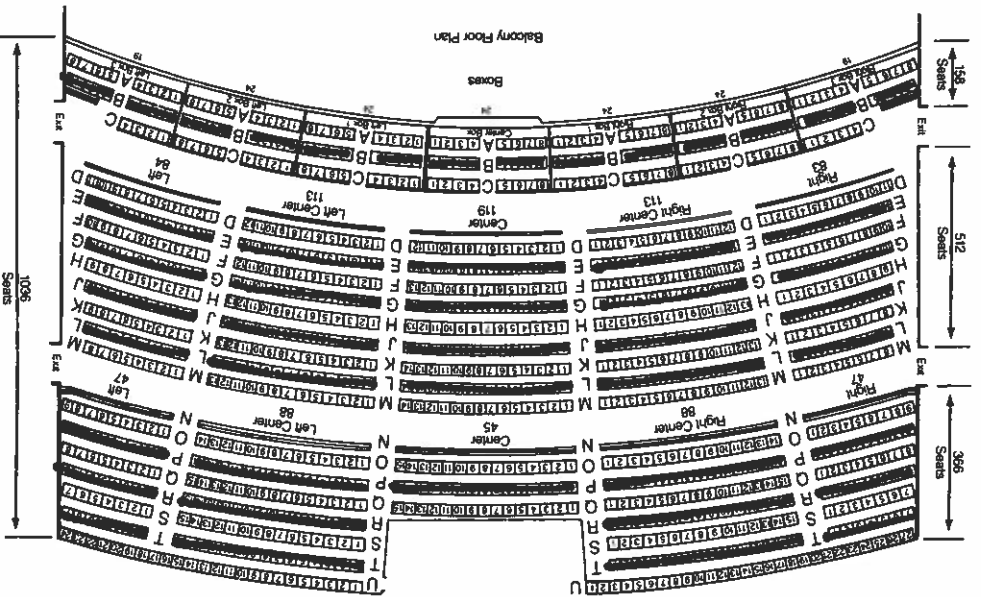

# Will Rogers Auditorium

## Specifications

Seating capacity	2,856
Stage loading door	
Width	7 ft.
Height	20 ft.
Stage grid clearance	60 ft.
Stage size	
Width	37 ft.
Depth	38 ft.
Proscenium	
Width	50 ft.
Height	30 ft.

## Features

- Drop-rigging—Pipe counterweight system, capable of handling drops up to a maximum 60 feet wide.
- Wheelchair accommodations—Provided by removal of two seats per wheelchair space in Row R Orchestra. Adjacent seat must be provided for companion seating.