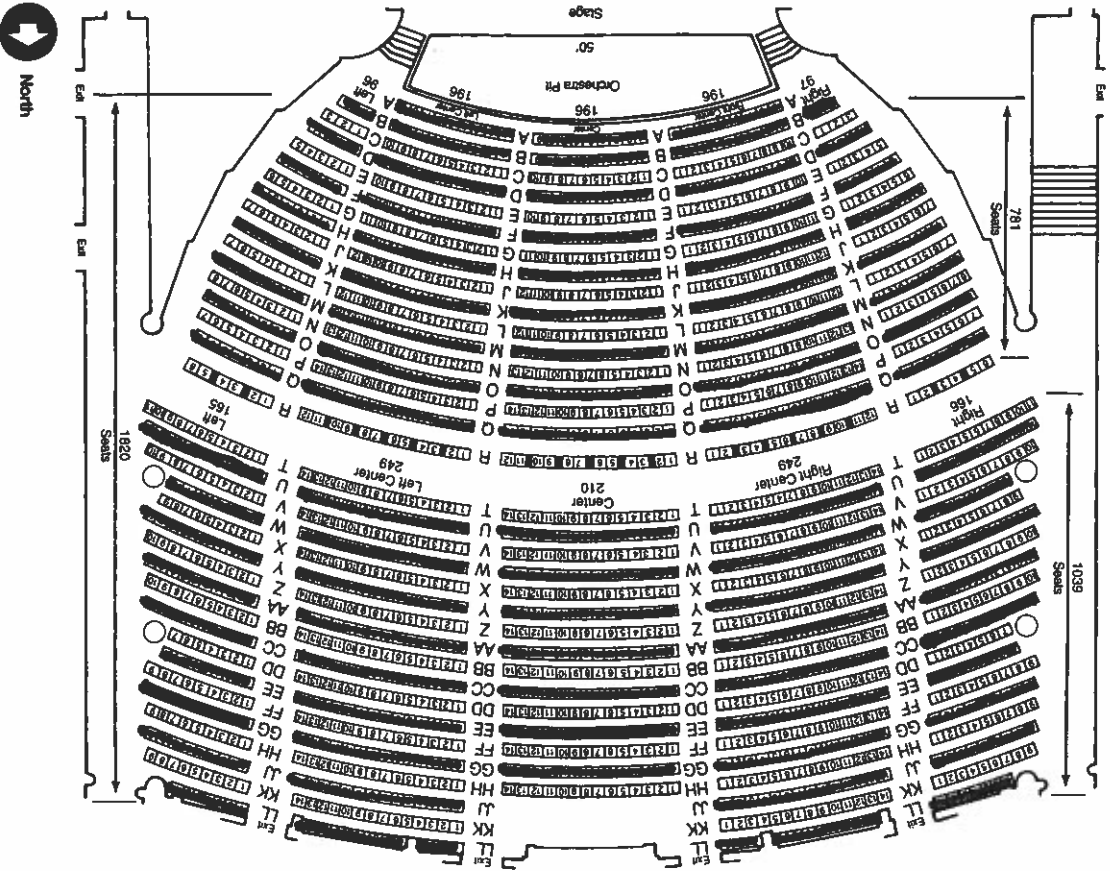

# Will Rogers Auditorium

## Specifications

Seating capacity	2,856
Stage loading door	
Width	7 ft.
Height	20 ft.
Stage grid clearance	60 ft.
Stage size	
Width	37 ft.
Depth	38 ft.
Proscenium	
Width	50 ft.
Height	30 ft.

## Features

- Drop-rigging—Pipe counterweight system, capable of handling drops up to a maximum 60 feet wide.
- Wheelchair accommodations—Provided by removal of two seats per wheelchair space in Row R Orchestra. Adjacent seat must be provided for companion seating.