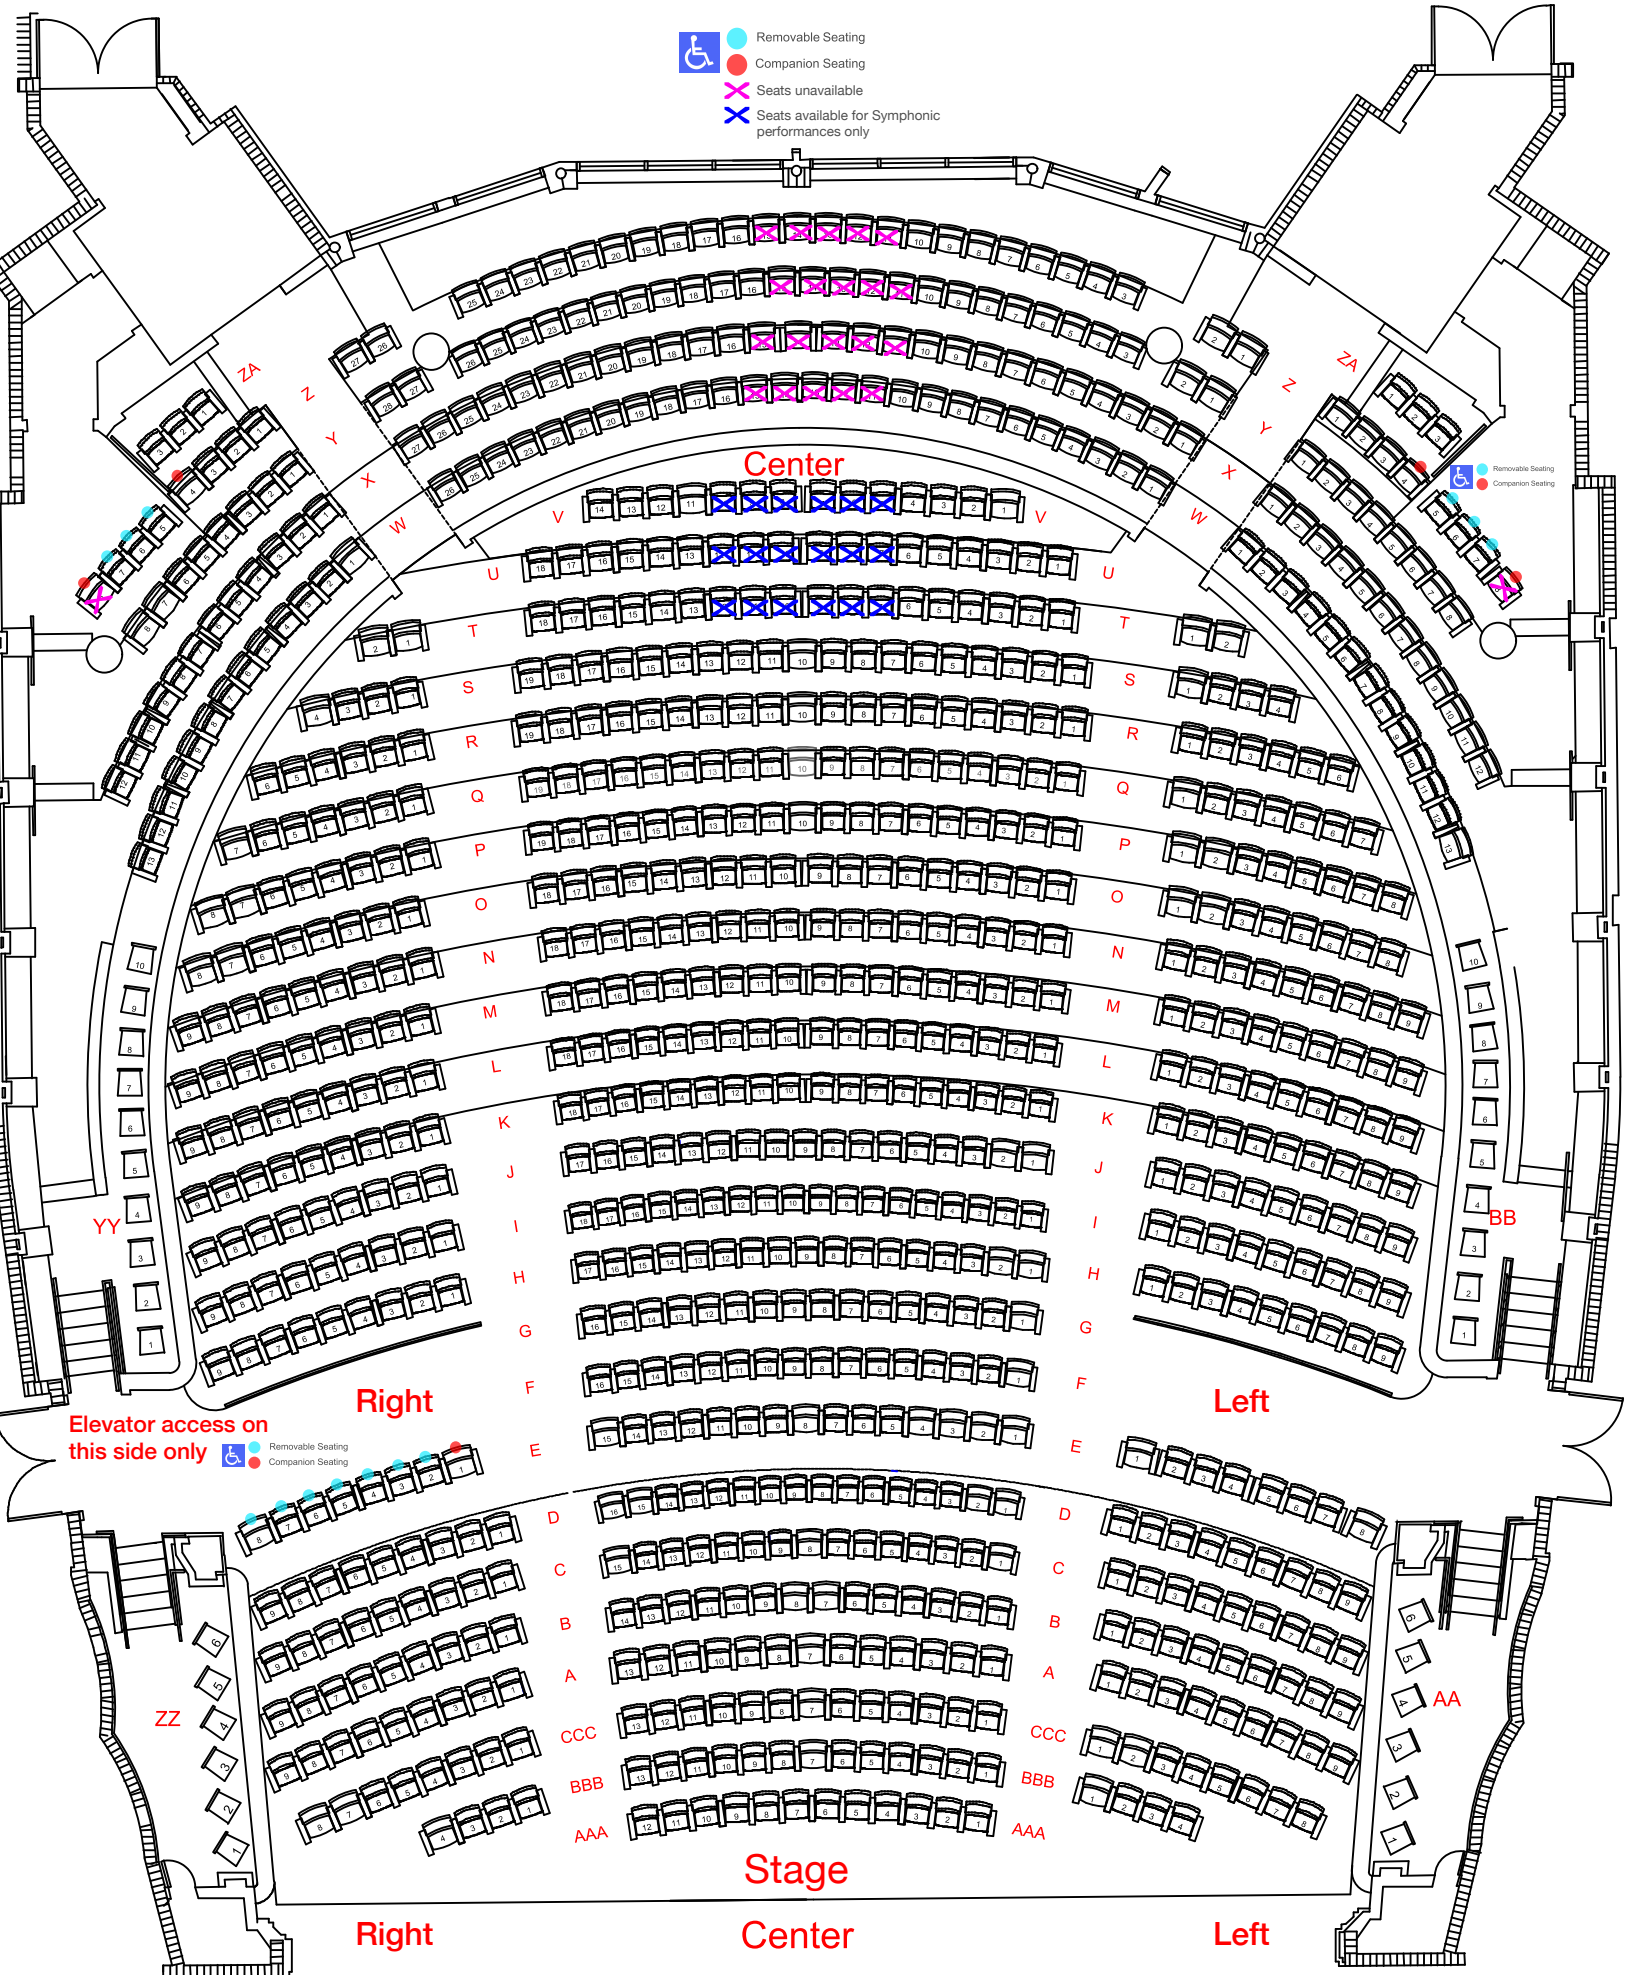

-  Removable Seating
-  Companion Seating
-  Seats unavailable
-  Seats available for Symphonic performances only

Elevator access on this side only  Removable Seating  Companion Seating

 Removable Seating  Companion Seating

Orchestra Level / Parterre Circle Seating Chart

751 Seats

196 Seats